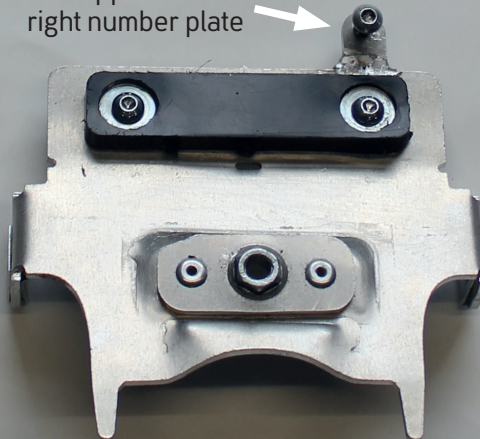

Front Number Plate Bracket B
CRF250R 2006-07

TXRACE6202

TXRACE6203

TXRACE6204

Support for the right number plate

TXRACE6205

TXRACE6206

Left